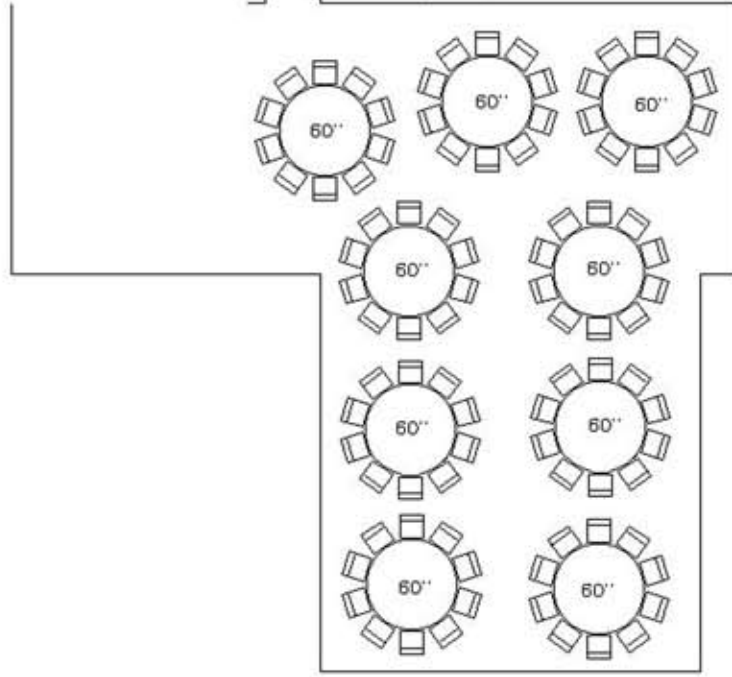

Marietta Educational Garden Center Seating Charts

Seating for 90 ppl at 9- 60"R tables

12- 48"R Tables seating 6 per table
Total seating for 72

12 - 48" R Tables seating 8 per table
Total seating for 96