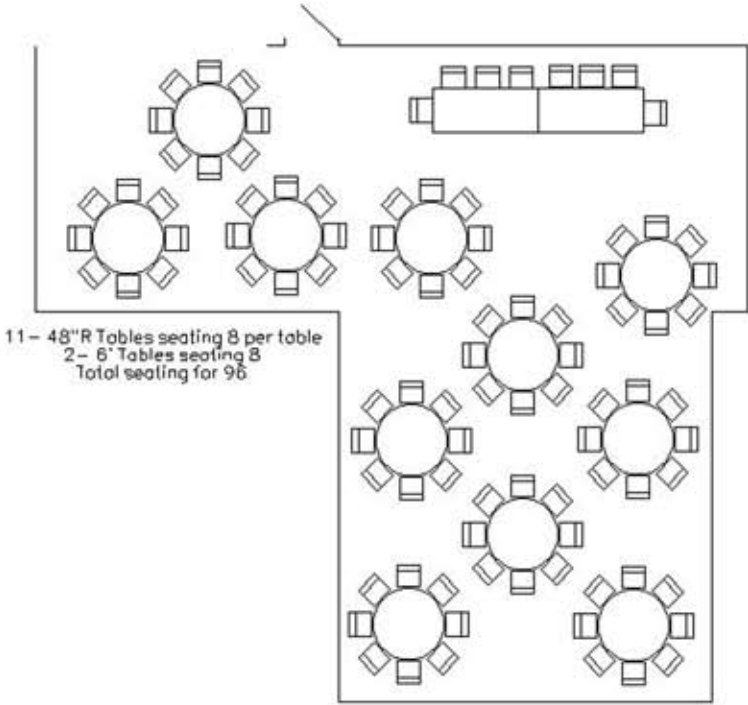

Marietta Educational Garden Center Seating Charts

Seating for 90 ppl at 9- 60"R tables

12- 48"R Tables seating 6 per table
Total seating for 72

12 - 48" R Tables seating 8 per table
Total seating for 96