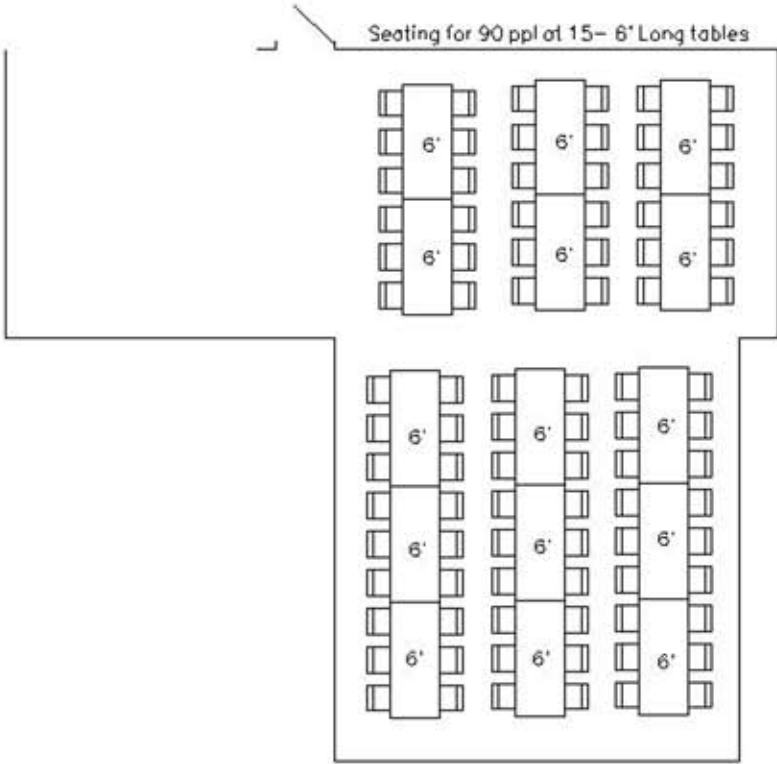

Marietta Educational Garden Center Seating Charts

Seating for 90 ppl at 9- 60"R tables

12- 48"R Tables seating 6 per table
Total seating for 72

12 - 48" R Tables seating 8 per table
Total seating for 96