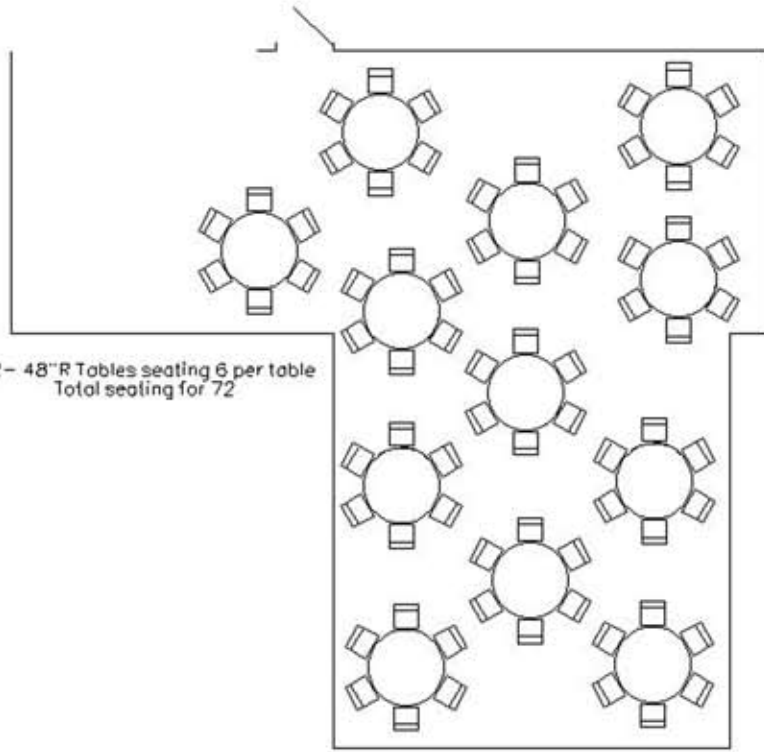

Marietta Educational Garden Center Seating Charts

Seating for 90 ppl at 9- 60"R tables

12- 48"R Tables seating 6 per table
Total seating for 72

12 - 48" R Tables seating 8 per table
Total seating for 96